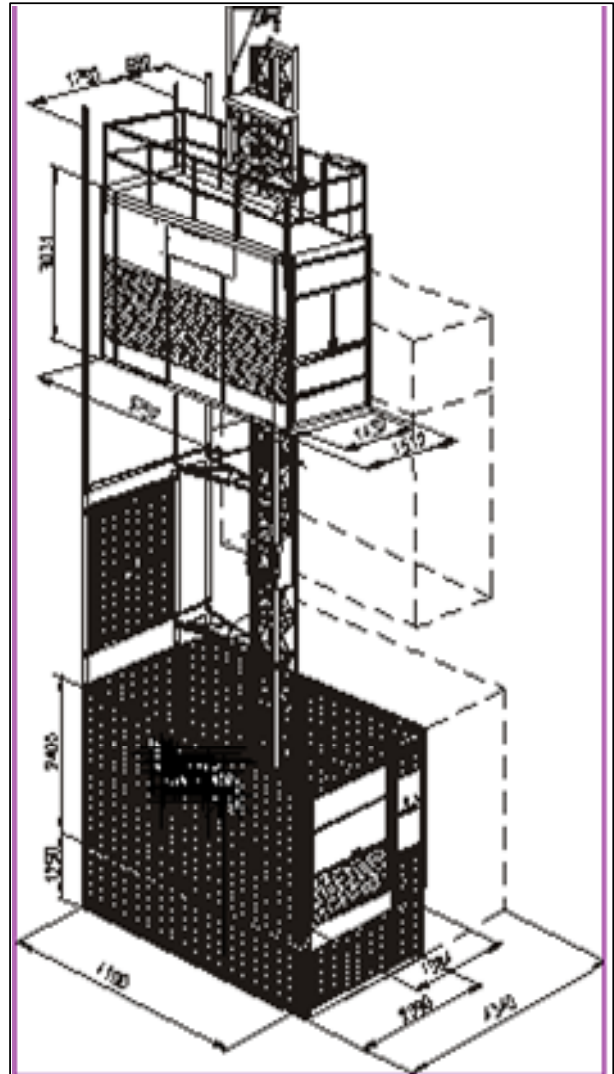

GJJ

®

Rack and pinion passenger and goods hoist

ORBIT SC 120 TD DOL

TECHNICAL DATA

CAPACITY

Payload capacity	1200 kg
Passengers	12
Erection load	1000 kg
Speed	36 m/min
Standard Rated lifting height	200 m
Maximum lifting height on request	250 m
Maximum tie spacing	10 m

DIMENSIONS

Internal width x length	1,5 x 3.2 m
Internal minimum height	2.5 m
Door opening w x h	1,43 x 2,0 m
Mast section length	1.650x0.650x1.508 m

ELECTRICAL DATA

Power supply	400V 3Ph 50 Hz
Power supply fuses	75 A
Rated power	2X11 kW
Starting current	100 A
Running current	75 A
Power consumption	40 kVA

WEIGHTS

Base unit and enclosure	780 kg
Cage weight	1080 kg
Mast section with 1 rack	110 kg
Mast section with 2 racks	130 kg

COUNTER WEIGHT

WITHOUT

Safety device SAJ40-1.2

CONSULT - RENT - SALE - SERVICE

GJJ / ORBIT