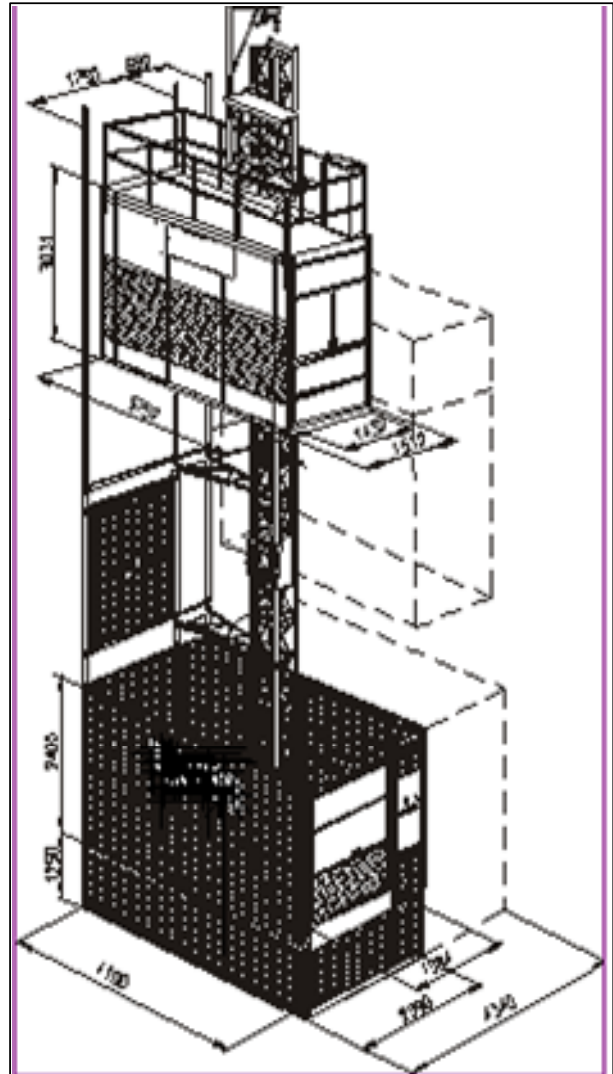

DIMENSIONS

Internal width x length	1,5 x 3.2 m
Internal minimum height	2.5 m
Door opening w x h	1,43 x 2,0 m
Mast section length	1.650x0.650x1.508 m

ELECTRICAL DATA

Power supply	400V 3Ph 50 Hz
Power supply fuses	75 A
Rated power	2X11 kW
Starting current	100 A
Running current	75 A
Power consumption	40 kVA

WEIGHTS

Base unit and enclosure	780 kg
Cage weight	1080 kg
Mast section with 1 rack	110 kg
Mast section with 2 racks	130 kg

COUNTER WEIGHT

WITHOUT

Safety device

SAJ40-1.2

CONSULT - RENT - SALE - SERVICE

GJJ / ORBIT