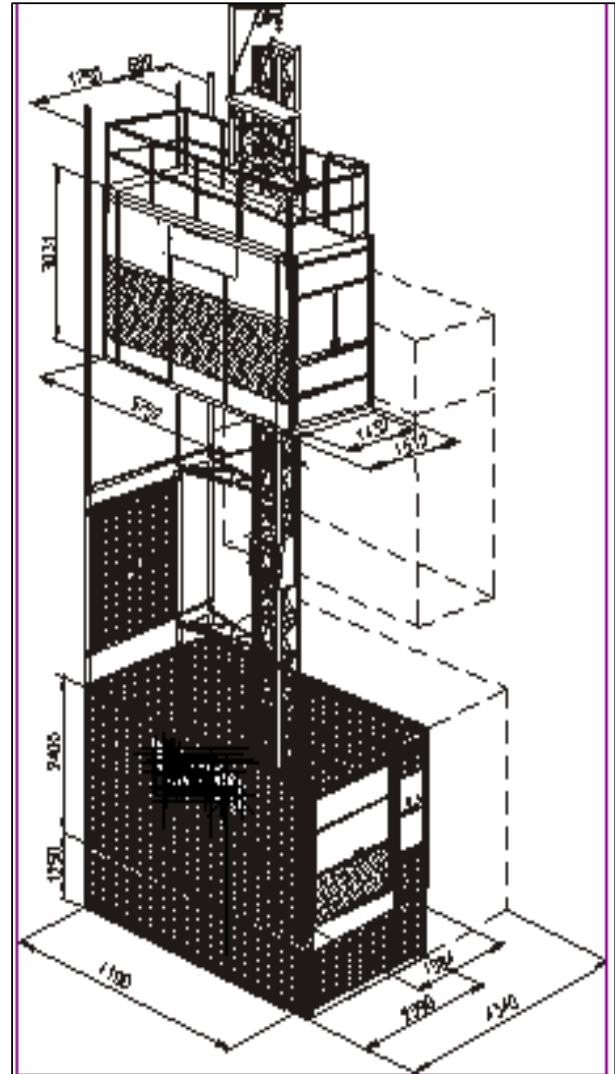

®

Rack and pinion passenger and goods hoist

ORBIT SC200/200 TD DOL

TECHNICAL DATA

CAPACITY

Payload capacity	2000 kg
Passengers	24
Erection load	1000 kg
Speed	36 m/min
Standard Rated lifting height	200 m
Maximum lifting height on request	250 m
Maximum tie spacing	10 m

DIMENSIONS

Internal width x length	1,5 x 3,2 m
Internal minimum height	2,5 m
Door opening w x h	1,43 x 2,0 m
Mast section length	1.650x0.650x1.508 m

ELECTRICAL DATA

Power supply	400V 3Ph 50 Hz
Power supply fuses	75 A
Rated power	2X3X11 kW
Starting current	100 A
Running current	75 A
Power consumption	2X40 kVA

WEIGHTS

Base unit and enclosure	2x780 kg
Cage weight	2x1080 kg
Mast section with 1 rack	110 kg
Mast section with 2 racks	130 kg

COUNTER WEIGHT

WITHOUT

Safety device

SAJ40-1.2

CONSULT - RENT - SALE - SERVICE