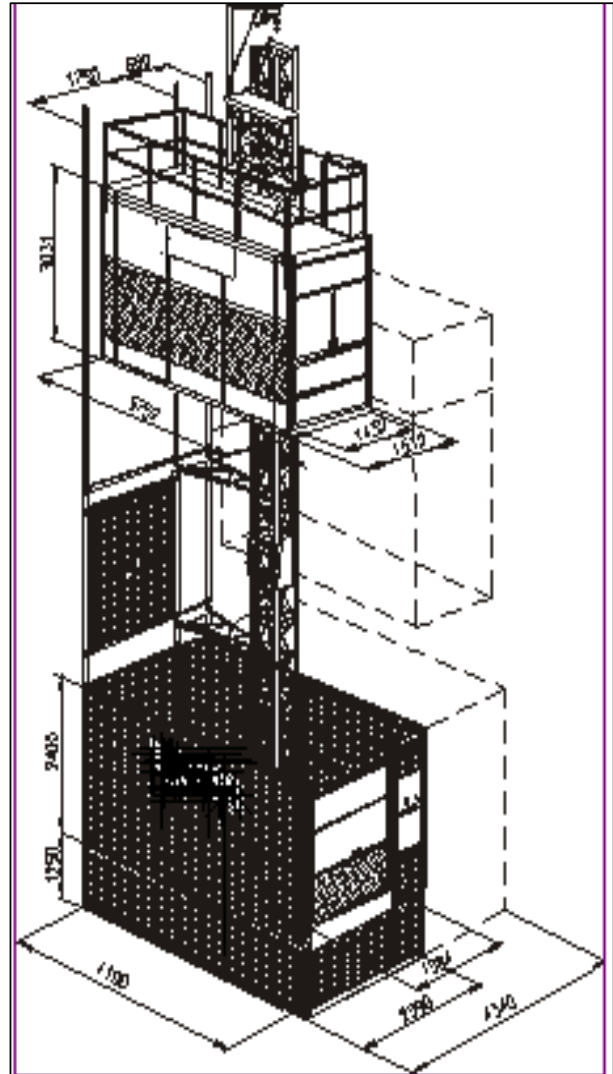

GJJ

®

Rack and pinion passenger and goods hoist

ORBIT SC200/200 GD TD VFC

TECHNICAL DATA

CAPACITY

Payload capacity	2000 kg
Passengers	24
Erection load	1000 kg
Speed	0 - 45 m/min
Standard Rated lifting height	200 m
Maximum lifting height on request	250 m
Maximum tie spacing	9 m

DIMENSIONS

Internal width x length	1,5 x 3,2 m
Internal minimum height	2,5 m
Door opening w x h	1,43 x 2,0 m
Mast section length	0.650x0.650x1.508 m

ELECTRICAL DATA

Power supply	400V 3Ph 50 Hz
Power supply fuses	100 A
Rated power	2X3X11 kW
Starting current	130 A
Running current	100 A
Power consumption	2X45 kVA

WEIGHTS

Base unit and enclosure	2x780 kg
Cage weight	2x1300 kg
Mast section with 1 rack	145 kg
Mast section with 2 racks	175 kg

COUNTER WEIGHT

WITHOUT

Safety device

SAJ30-1.6

CONSULT - RENT - SALE - SERVICE